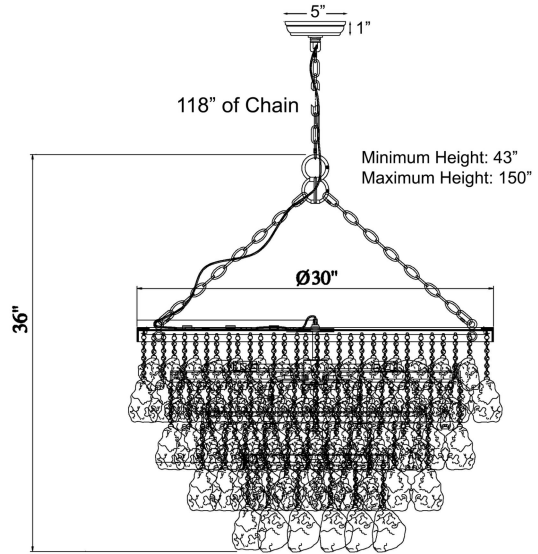

Sierra Frost Chandelier

PRODUCT VIEW

DIMENSION VIEW

SPECIFICATIONS

SKU	H22101-11AS
DIMENSION	30"W x 30"D x 36"H
MATERIALS	Iron & Marble Stone
FINISH	Antique Silver Leaf
SOCKET & BULBS	11 x E12
WATTS PER SOCKET/ITEM	40 W / 440 W
CANOPY	5" Dia x 1"H
WIRE/CHAIN	120"/120"
ADJUSTABLE HEIGHT	43"Hmin – 150"Hmax
NET WEIGHT	37 LBS