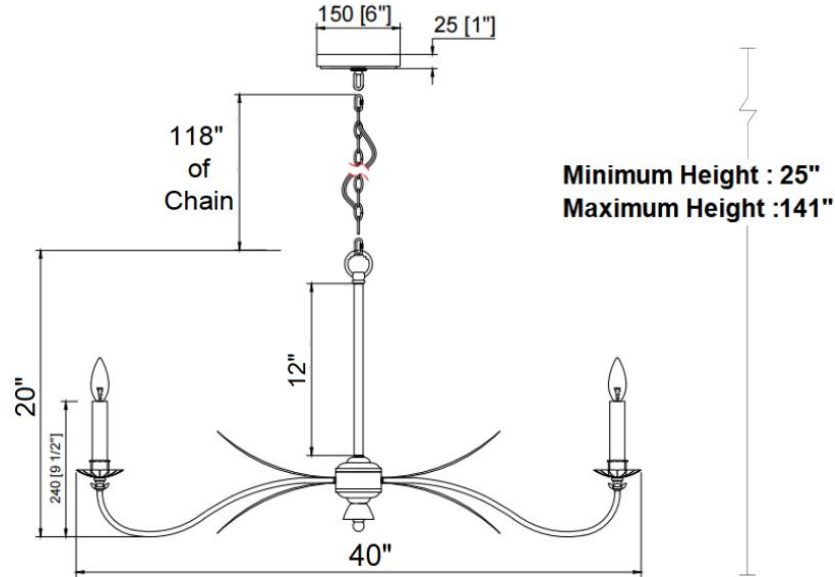

Solenza Chandelier

PRODUCT VIEW

DIMENSION VIEW

SPECIFICATIONS

SKU	H26105-40
DIMENSION	40 "W x 40"D x 20 "H
MATERIALS	Iron
FINISH	Brushed Siena Gold
SOCKET & BULBS	8 x E12
WATTS PER SOCKET/ITEM	40 W / 320 W
CANOPY	6" D x 1"H
WIRE / CHAIN	120"/118"
NET WEIGHT	12 LBS
ADJUSTABLE HEIGHT	25"Hmin – 141"Hmax

NOTE:

- Safety Rate: ETL Dry. It is for indoor use only
- Some Assembling work is required. Please follow the instructions.
- Professional installation recommended. Dimmable with compatible bulbs/dimmer.