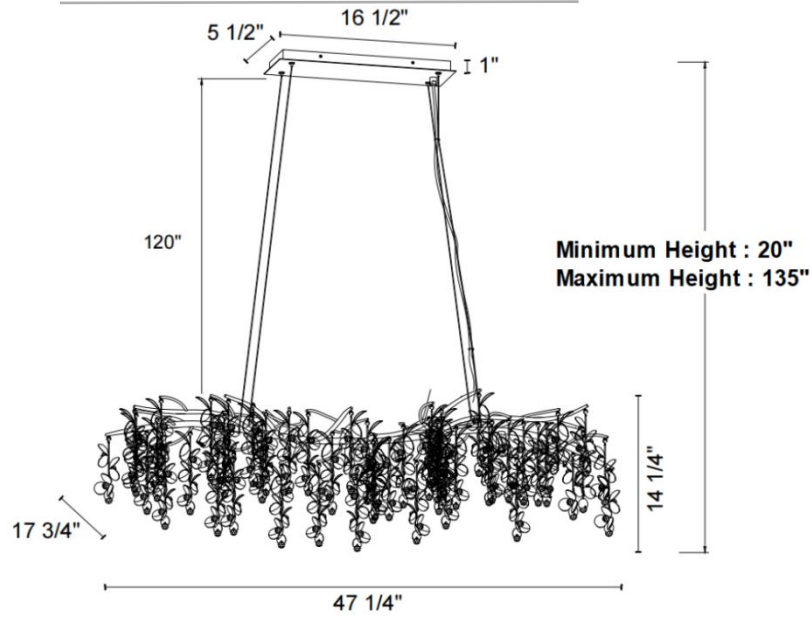

**Lunaria Linear Chandelier - 48"**

PRODUCT VIEW

DIMENSION VIEW

SPECIFICATIONS

SKU	H26120L-48
DIMENSION	47-1/4"W x 14-1/4"D x 17-3/4"H
MATERIALS	Iron & Porcelain
FINISH	Siena Gold
SOCKET & BULBS	9 x E12
WATTS PER SOCKET/ITEM	40 W / 360 W
CANOPY	16-1/2" W x 5-1/2"D x 1"H
WIRE / CABLE	120"/120"
NET WEIGHT	21 LBS
ADJUSTABLE HEIGHT	20"Hmin – 135"Hmax