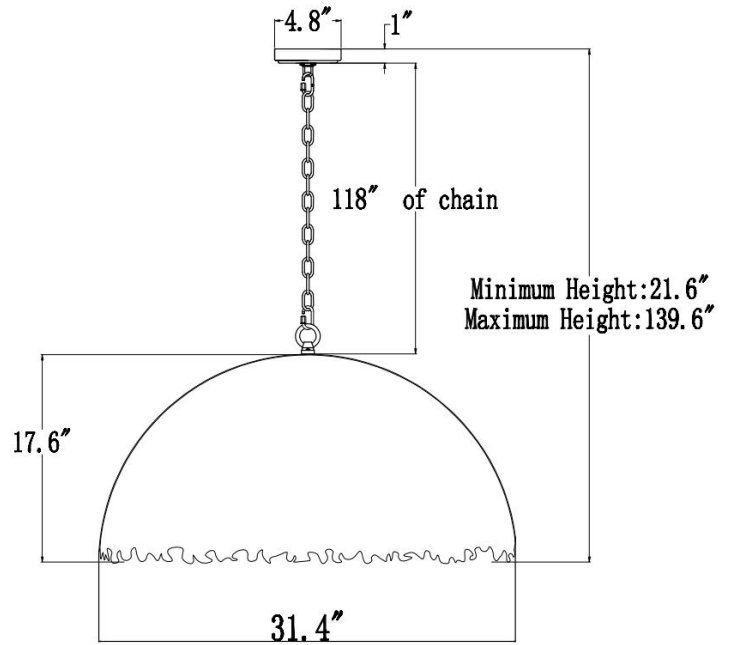

**Soho Glow Pendant - Grande**

**PRODUCT VIEW**

**DIMENSION VIEW**

**SPECIFICATIONS**

SKU	KPN4100L-7
DIMENSION	31"W x 31"D x 18"H
MATERIALS	Iron
FINISH	Matte Black & Gilded Gold Leaf
SOCKET & BULBS	7 x E12
WATTS PER SOCKET/ITEM	40 W / 280 W
CANOPY	5" D x 1"H
WIRE/CHAIN	120"/120"
NET WEIGHT	15 LBS
ADJUSTABLE HEIGHT	21"Hmin – 139"Hmax

**NOTE:**

- Safety Rate: UL/ETL Dry. It is for indoor use only
- Some Assembling work is required. Please follow the instructions.
- Professional installation recommended. Dimmable with compatible bulbs/dimmer.