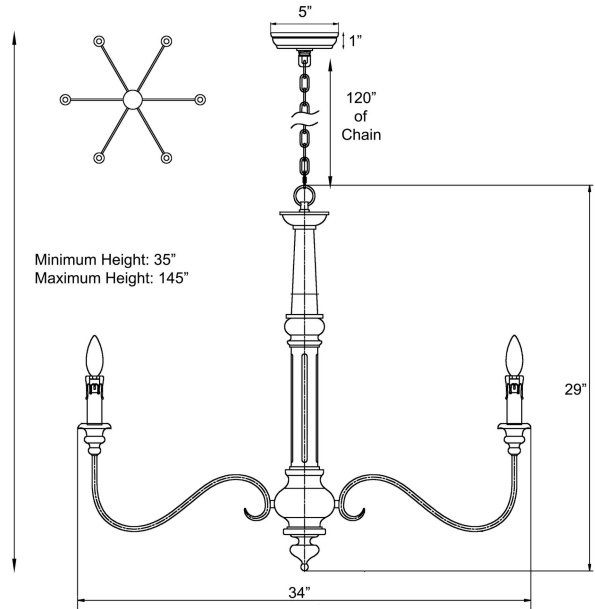

Andrea Chandelier

PRODUCT VIEW

DIMENSION VIEW

SPECIFICATIONS

SKU	H9111-6
DIMENSION	34"W x 34"D x 29"H
MATERIALS	Iron & wood
FINISH	Charred Oak Patina
SOCKET & BULBS	6 x E12
WATTS PER SOCKET/ITEM	60 W / 360 W
CANOPY	5"Dia x 1"H
WIRE/CHAIN	120"/120"
ADJUSTABLE HEIGHT	35"Hmin – 145"Hmax
NET WEIGHT	9 LBS