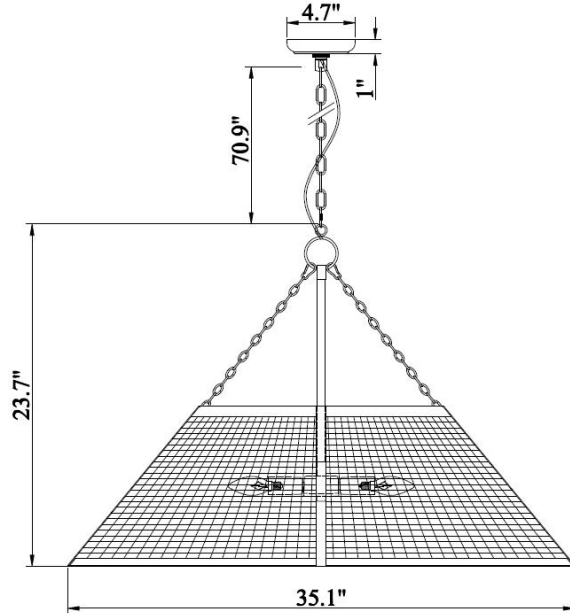

Shoreline Large Chandelier (Natural)

PRODUCT VIEW

DIMENSION VIEW

SPECIFICATIONS

SKU	H25101-5N
DIMENSION	35"W x 35"D x 24"H
MATERIALS	Iron & Rattan
FINISH	Warm Brass + Natural
SOCKET & BULBS	5 x E12
WATTS PER SOCKET/ITEM	40 W / 200 W
CANOPY	5" D x 1"H
WIRE/CHAIN	120" / 71"
NET WEIGHT	14 LBS
ADJUSTABLE HEIGHT	29"Hmin - 95"Hmax

NOTE:

- Safety Rate: UL Dry. It is for indoor use only
- Some Assembling work is required. Please follow the instructions.
- Professional installation recommended. Dimmable with compatible bulbs/dimmer.