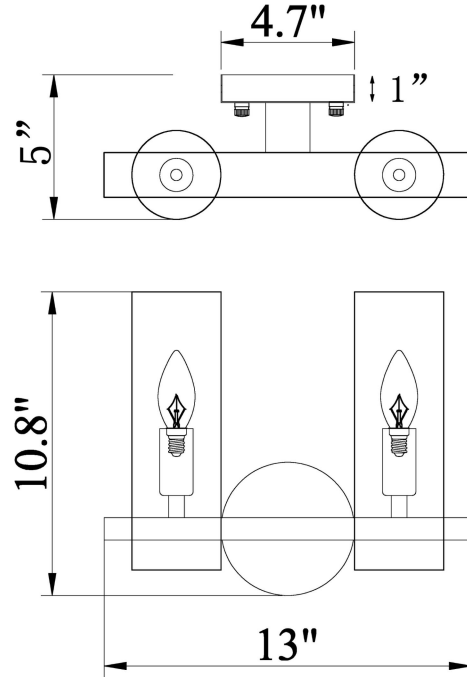

**Colonna Double Sconce**

**PRODUCT VIEW**

**DIMENSION VIEW**

**SPECIFICATIONS**

SKU	KWS0133-2MBR
DIMENSION	13"W x 5"D x 11"H
MATERIALS	Iron & Glass
FINISH	Warm Brass
SOCKET & BULBS	2 x E12
WATTS PER SOCKET/ITEM	40 W / 80 W
CANOPY	5" D x 1"H
ADJUSTABLE HEIGHT	N/A
NET WEIGHT	3 LBS