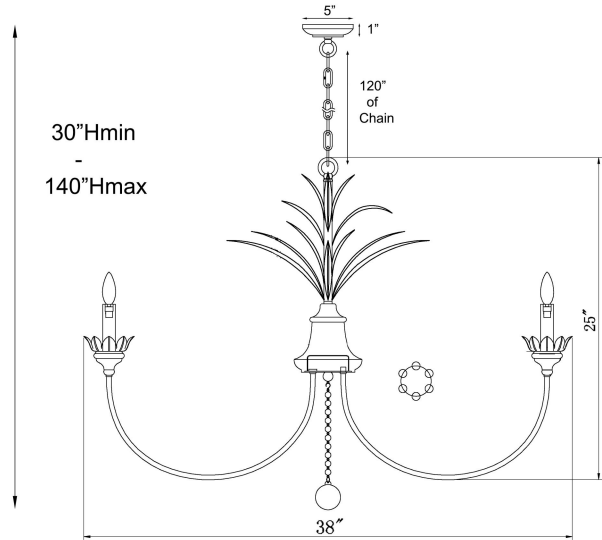

Madaline Chandelier

PRODUCT VIEW

DIMENSION VIEW

SPECIFICATIONS

SKU	H8223-6
DIMENSION	38"W x 38"D x 25"H
MATERIALS	Iron & wood
FINISH	Antique Garden Patina
SOCKET & BULBS	6 x E12
WATTS PER SOCKET/ITEM	60 W / 360 W
CANOPY	5" Dia x 1"H
WIRE/CHAIN	120"/120"
ADJUSTABLE HEIGHT	30"Hmin – 140"Hmax
Weight	9 LBS

Antique Garden Patina: A muted taupe with soft greenish undertones, brushed with aged gold and earthy accents—evoking the charm of weathered garden ironwork and sun-faded blooms.

NOTE:

- Safety Rate: UL/ETL Dry. It is for indoor use only
- Some Assembling work is required. Please follow the instructions.
- Professional installation recommended. Dimmable with compatible bulbs/dimmer.