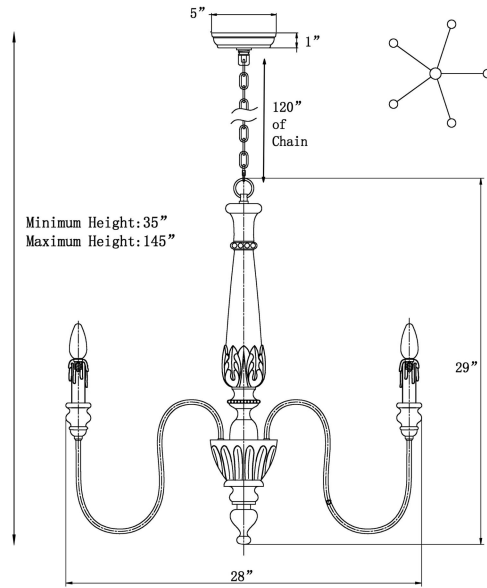

Chiara Chandelier

PRODUCT VIEW

DIMENSION VIEW

SPECIFICATIONS

SKU	H9110-5
DIMENSION	28"W x 28"D x 29"H
MATERIALS	Iron & wood
FINISH	Stonewashed Greywood
SOCKET & BULBS	5 x E12
WATTS PER SOCKET/ITEM	40 W / 200 W
CANOPY	5"Dia x 1"H
WIRE/CHAIN	120"/120"
NET WEIGHT	8 LBS
ADJUSTABLE HEIGHT	35"Hmin – 145"Hmax