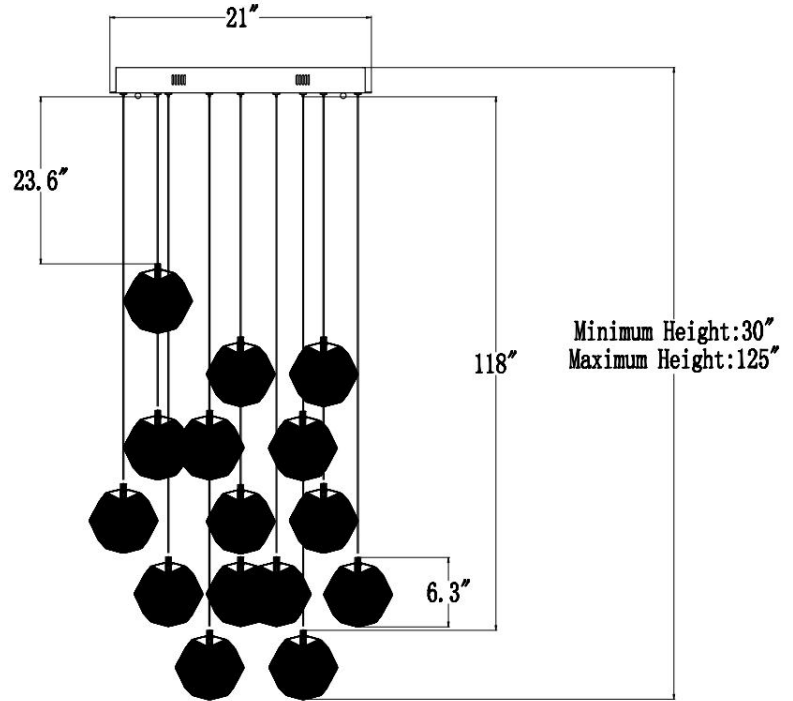

Zara 15-Light Chandeier

PRODUCT VIEW

DIMENSION VIEW

SPECIFICATIONS

SKU	KCH3103-15
DIMENSION	21"W x 21"D x 125"H
MATERIALS	Iron & Steel
FINISH	Burnished Brass
SOCKET & BULBS	15 x G4
WATTS PER SOCKET/ITEM	5 W / 75 W
CANOPY	21" Dia x 2"H
WIRE/CABLE	120"/120"
NET WEIGHT	19 LBS
ADJUSTABLE HEIGHT	30"Hmin – 125"Hmax

NOTE:

- Safety Rate: UL/ETL Dry. It is for indoor use only
- Some Assembling work is required. Please follow the instructions.
- Professional installation recommended. Dimmable with compatible bulbs/dimmer.