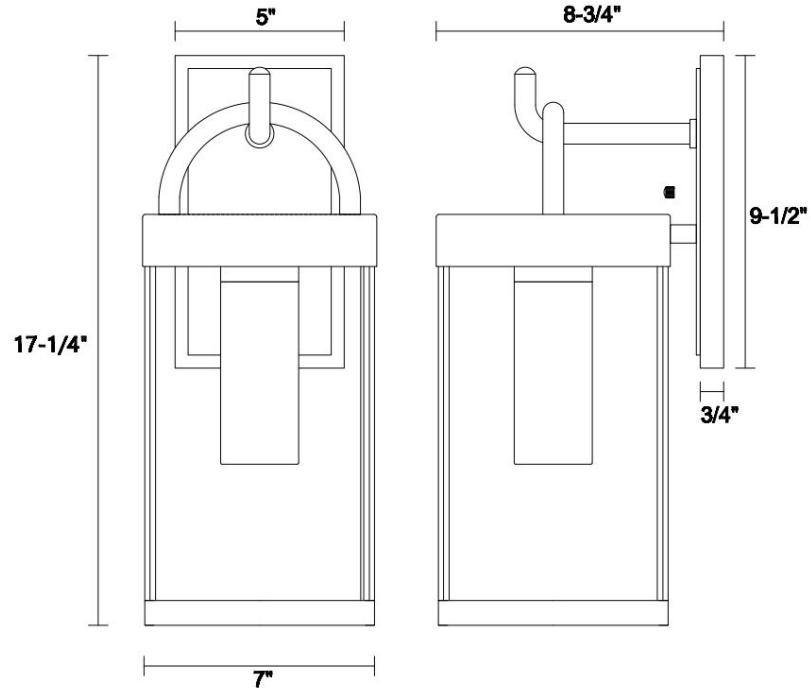

Calacatta Glow Outdoor - Standard

PRODUCT VIEW

DIMENSION VIEW

SPECIFICATIONS

SKU	KXW0404L-E
DIMENSION	7"W x 17-1/4"H x 8-3/4"E
MATERIALS	Iron & Glass
FINISH	Charcoal Black
INTEGRATED LED	6.5W LED / 586 LM / 3000K / 90 CRI
WATTS PER SOCKET/ITEM	LED / 6.5W
BACKPLATE	5"W x 9-1/2" D x 3/4"H
ADJUSTABLE HEIGHT	N/A
NET WEIGHT	11 LBS

NOTE:

- Safety Rate: UL Dry. It is for indoor use only
- Some Assembling work is required. Please follow the instructions.
- Professional installation recommended. Dimmable with compatible bulbs/dimmer.