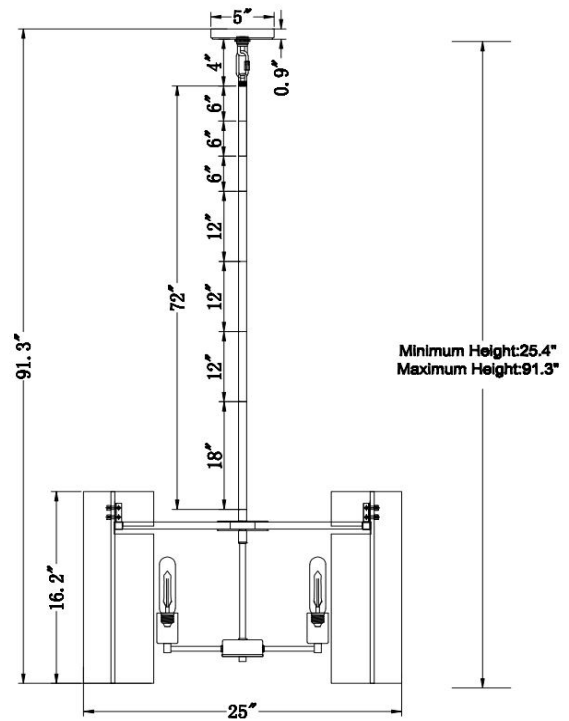

Stratum Single-tier Chandelier -Small

PRODUCT VIEW

DIMENSION VIEW

SPECIFICATIONS

| | |
|-----------------------|------------------------|
| SKU | KCH5130S-25 |
| DIMENSION | 25"W x 25"D x 16"H |
| MATERIALS | Iron & Glass |
| FINISH | Warm Brass |
| SOCKET & BULBS | 6 x E26 |
| WATTS PER SOCKET/ITEM | 40 W / 240 W |
| CANOPY | 5"Dia x 1"H |
| WIRE/RODS | 120"/ 1*18"+3*12"+3*6" |
| NET WEIGHT | 68 LBS |
| ADJUSTABLE HEIGHT | 25"Hmin – 91"Hmax |