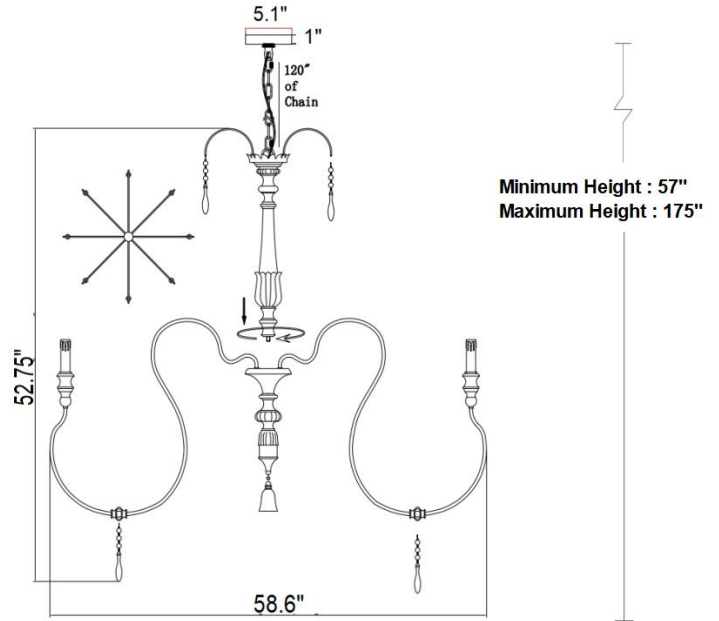

Arabella Chandelier

PRODUCT VIEW

DIMENSION VIEW

SPECIFICATIONS

SKU	H8101-8
DIMENSION	59"W x 59"D x 53"H
MATERIALS	Wood & Iron
FINISH	Antique Limestone & Gilded Gold
SOCKET & BULBS	8 x E12
WATTS PER SOCKET/ITEM	60 W / 480 W
CANOPY	5"Dia x 1"H
WIRE/CHAIN	120"/120"
NET WEIGHT	17 LBS
ADJUSTABLE HEIGHT	57"Hmin – 175"Hmax