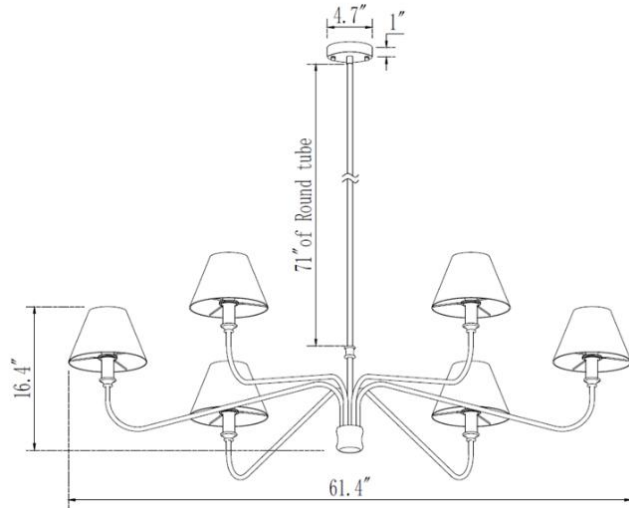

Amélie Chandelier (Large)

PRODUCT VIEW

DIMENSION VIEW

SPECIFICATIONS

SKU	H25105L-6
DIMENSION	61"W x 61"D x 16"H
MATERIALS	Iron + Fabric
FINISH	Ironwood Black/ Antique Goldleaf Éclat
SOCKET & BULBS	6 x E12
WATTS PER SOCKET/ITEM	40 W / 240 W
CANOPY	5" D x 1"H
WIRE	138"
ROD CONFIGURATION	1*8"+4*16"
NET WEIGHT	10 LBS