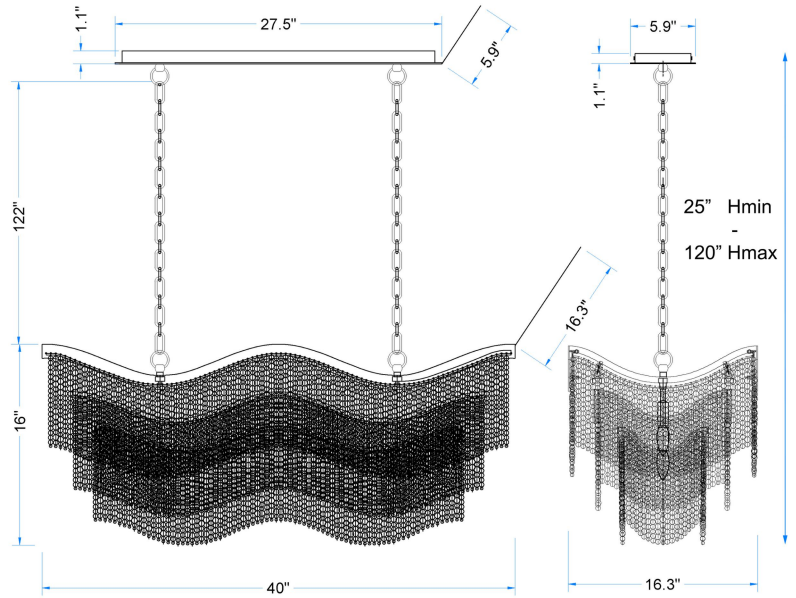

### PRODUCT VIEW

### DIMENSION VIEW

### SPECIFICATIONS

SKU	H25119L-7W or H25119L-7N
DIMENSION	40"W x 16"D x 16"H
MATERIALS	Jute & Iron & wood
FINISH	Natural Brass, Seashell White or Natural Wood Beads
SOCKET & BULBS	7 x E12
WATTS PER SOCKET/ITEM	40 W / 280 W
CANOPY	25"W x 6"D x 1"H
WIRE/CHAIN	120"/112"
NET WEIGHT	31 LBS
ADJUSTABLE HEIGHT	25"Hmin – 120"Hmax