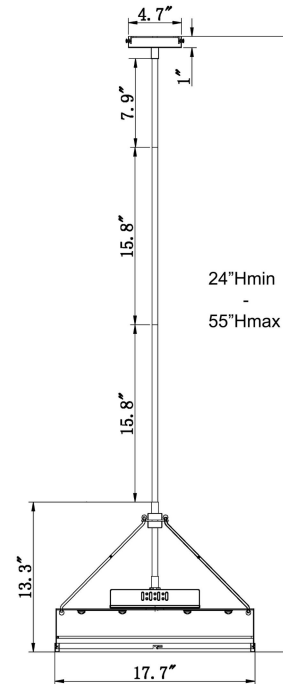

Pedesina Small Chandelier

PRODUCT VIEW

DIMENSION VIEW

SPECIFICATIONS

SKU	KCH0127-4
DIMENSION	18"W x 18"D x 13"H
MATERIALS	Iron+Glass
FINISH	Matte Black with Winter Brass Rim
INTEGRATED LED	1500LM/3000K/24W
WATTS PER SOCKET/ITEM	N/A
CANOPY	5" D x 1"H
WIRE/ROD	120"/ 2 x 16"+1 x 8"
NET WEIGHT	16 LBS
ADJUSTABLE HEIGHT	24"Hmin – 55"Hmax