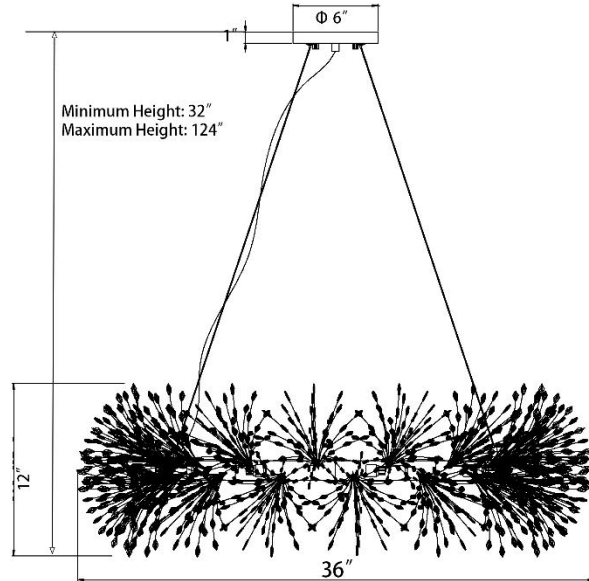

Milky Way Celestial Orbit Chandelier

PRODUCT VIEW

DIMENSION VIEW

SPECIFICATIONS

SKU	H22105R-12
DIMENSION	36"W x 36"D x 12"H
MATERIALS	Iron & Crystals
FINISH	Plated Brass
SOCKET & BULBS	12 x G9
WATTS PER SOCKET/ITEM	40 W / 480 W
CANOPY	6" Dia x 1"H
WIRE/HANGING CABLES	120"/120"
ADJUSTABLE HEIGHT	32"Hmin – 124"Hmax
NET WEIGHT	14 LBS