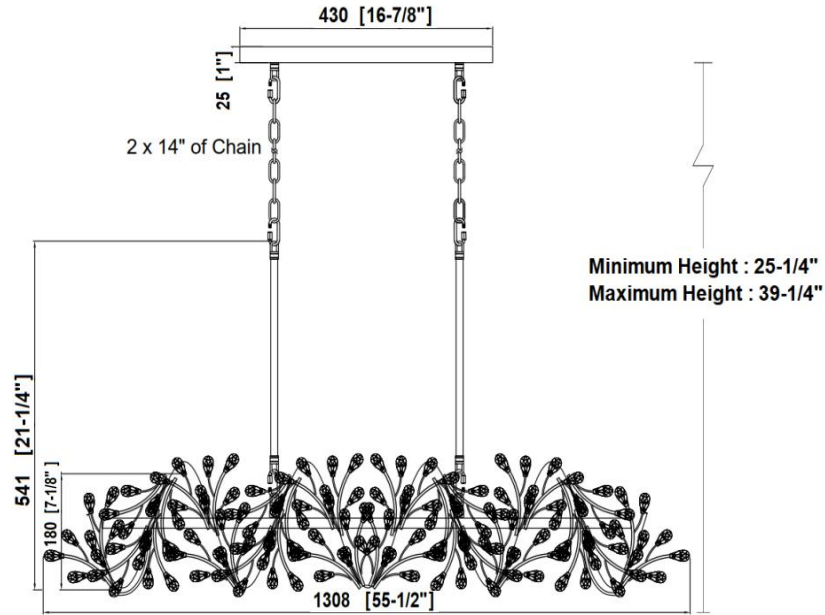

Ludovica Vine Floral Bar Chandelier

PRODUCT VIEW

DIMENSION VIEW

SPECIFICATIONS

SKU	H25115L-8
DIMENSION	55-1/2"W x 7-1/8 "D x 21-1/4"H
MATERIALS	Iron & Crystal
FINISH	Sunwashed Goldleaf
SOCKET & BULBS	7 x E12
WATTS PER SOCKET/ITEM	40 W / 280 W
CANOPY	16-7/8"W x 5"D x 1"H
WIRE/CHAIN	120" / 2*14"
NET WEIGHT	15 LBS
ADJUSTABLE HEIGHT	25"Hmin – 39"Hmax