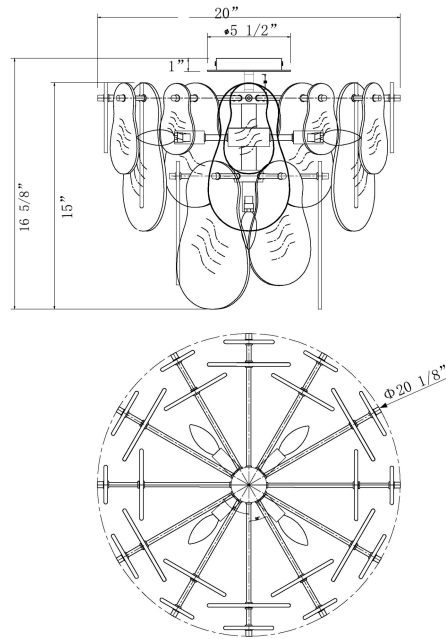

### PRODUCT VIEW

### DIMENSION VIEW

### SPECIFICATIONS

SKU	F24101-5
DIMENSION	20"W x 20"D x 17"H
MATERIALS	Iron & Glass
FINISH	Warm Brass
SOCKET & BULBS	5 x E12
WATTS PER SOCKET/ITEM	40 W / 200 W
CANOPY	5" Dia x 1"H
WIRE/RODS	N/A
ADJUSTABLE HEIGHT	N/A
Weight	19 LBS