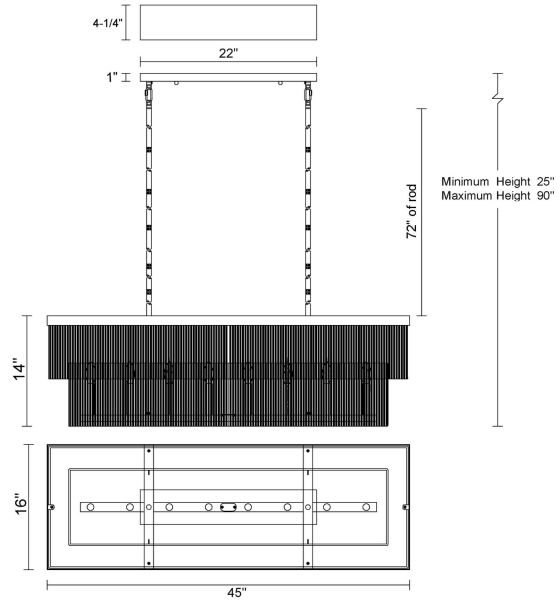

### DIMENSION VIEW

### SPECIFICATIONS

SKU	H22117L-8
DIMENSION	45"W x 16"D x 14"H
MATERIALS	Iron & Hemp Fiber
FINISH	Matt Black
SOCKET & BULBS	8 x E12
WATTS PER SOCKET/ITEM	40 W / 320 W
CANOPY	22"W x 4"D x 1"H
WIRE/RODS	120" / 72"
ADJUSTABLE HEIGHT	25"Hmin – 90"Hmax
NET WEIGHT	20 LBS