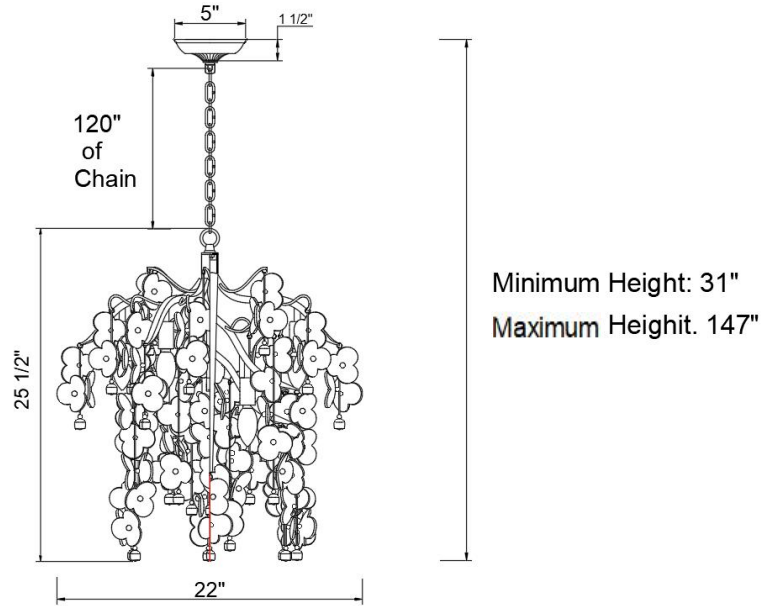

**Lunaria Chandelier - Small**

**PRODUCT VIEW**

**DIMENSION VIEW**

**SPECIFICATIONS**

SKU	H26120R-22
DIMENSION	22"W x 22"D x 25 1/2"H
MATERIALS	Iron & Ceramic
FINISH	Siena Gold
SOCKET & BULBS	6 x E12
WATTS PER SOCKET/ITEM	40 W / 240 W
CANOPY	5" D x 1 1/2"H
WIRE / CHAIN	120"/120"
ADJUSTABLE HEIGHT	31"Hmin – 147"Hmax

**NOTE:**

- Safety Rate: ETL Dry. It is for indoor use only
- Some Assembling work is required. Please follow the instructions.
- Professional installation recommended. Dimmable with compatible bulbs/dimmer.