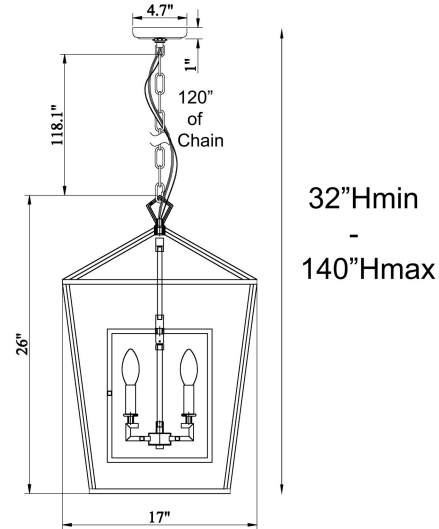

Mattea Chandelier - Small

PRODUCT VIEW

DIMENSION VIEW

SPECIFICATIONS

SKU	H6125S-4AS or H6125S-4AG
DIMENSION	17"W x 17"D x 26"H
MATERIALS	Iron
FINISH	Aged Silver or Aged Gold
SOCKET & BULBS	4 x E12
WATTS PER SOCKET/ITEM	40 W / 160 W
CANOPY	5" Dia x 1"H
WIRE/CHAIN	120"/120"
Weight	10 LBS
ADJUSTABLE HEIGHT	32"Hmin – 140"Hmax