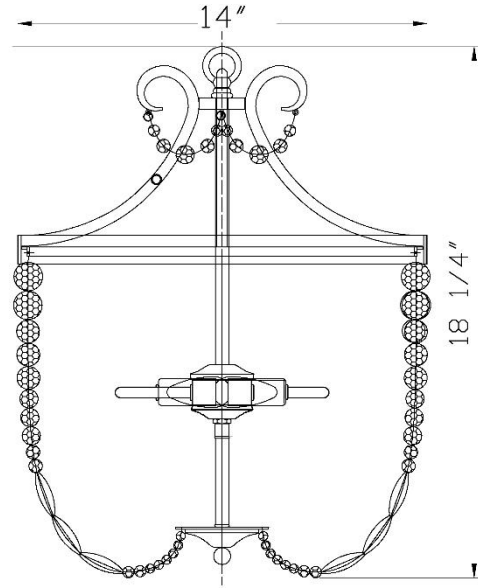

Darcia Crystal Chandelier - Small

PRODUCT VIEW

DIMENSION VIEW

SPECIFICATIONS

| | |
|-----------------------|--------------------|
| SKU | H7201-2 |
| DIMENSION | 14"W x 14"D x 18"H |
| MATERIALS | Iron & Crystal |
| FINISH | Brass |
| SOCKET & BULBS | 2 x E12 |
| WATTS PER SOCKET/ITEM | 40 W / 80 W |
| CANOPY | 5"Dia x 1"H |
| WIRE/CHAIN | 120"/120" |
| ADJUSTABLE HEIGHT | 33"Hmin – 135"Hmax |
| NET WEIGHT | 10 LBS |