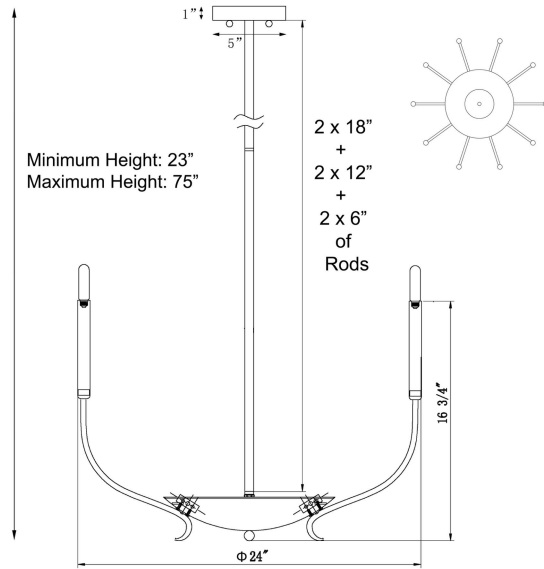

**Amelia Chandelier - Small**

**PRODUCT VIEW**

**DIMENSION VIEW**

**SPECIFICATIONS**

|                       |                                  |
|-----------------------|----------------------------------|
| SKU                   | H20101-10                        |
| DIMENSION             | 24"W x 24"D x 17"H               |
| MATERIALS             | Iron                             |
| FINISH                | Gilded Laurel Leaf               |
| SOCKET & BULBS        | 10 x E12                         |
| WATTS PER SOCKET/ITEM | 60 W / 600 W                     |
| CANOPY                | 5"Dia x 1"H                      |
| WIRE/RODS             | 120"/ 2 x 18" + 2 x 12" + 2 x 6" |
| ADJUSTABLE HEIGHT     | 23"Hmin – 75"Hmax                |
| NET WEIGHT            | 12 LBS                           |