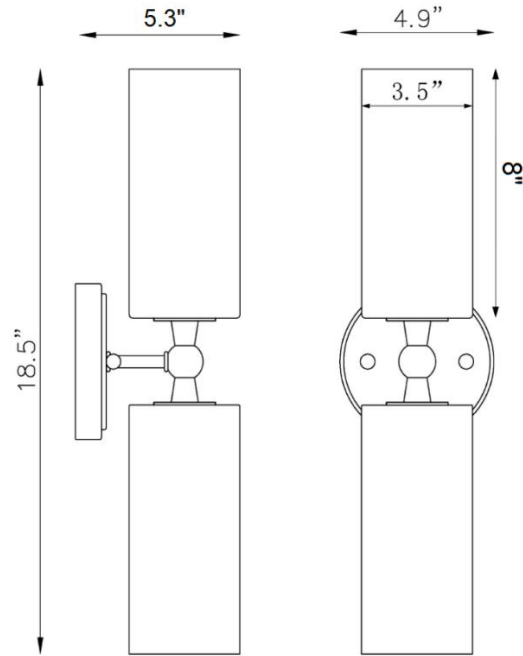

Ortona Double Sconce

PRODUCT VIEW

DIMENSION VIEW

SPECIFICATIONS

SKU	KWS0108-2ANB
DIMENSION	5"W x 5"D x 19"H
MATERIALS	Iron & Glass
FINISH	Rembrandt Brass
SOCKET & BULBS	2 x E12
WATTS PER SOCKET/ITEM	40 W / 80 W
BACKPLATE	5" D x 1"H
SHADE	3.5"D x 8"H
NET WEIGHT	4 LBS