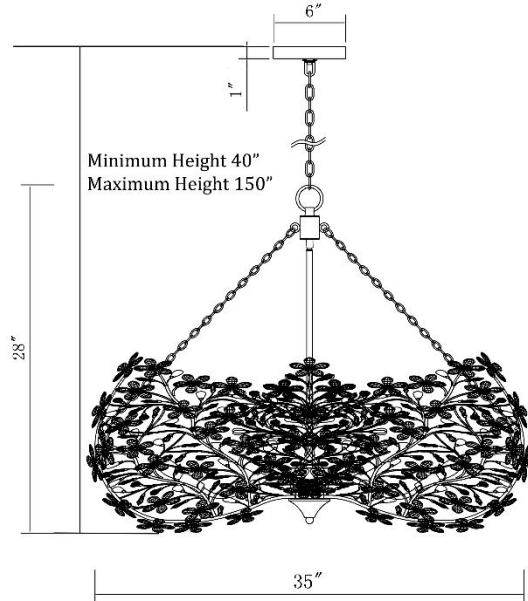

Ludovica Blossom Basket Chandelier

PRODUCT VIEW

DIMENSION VIEW

SPECIFICATIONS

SKU	H24108-12
DIMENSION	35"W x 35"D x 28"H
MATERIALS	Iron & Crystal
FINISH	Sunwashed Goldleaf
SOCKET & BULBS	12 x E12
WATTS PER SOCKET/ITEM	40 W / 480 W
CANOPY	6" Dia x 1"H
WIRE/CHAIN	120"/118"
ADJUSTABLE HEIGHT	40"Hmin – 150"Hmax