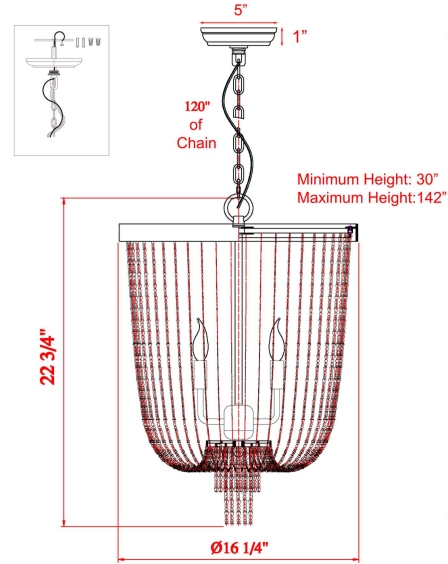

## Rosemarie Crystal Chandelier

### PRODUCT VIEW

### DIMENSION VIEW

### SPECIFICATIONS

|                       |                    |
|-----------------------|--------------------|
| SKU                   | H22106-3G          |
| DIMENSION             | 16"W x 16"D x 23"H |
| MATERIALS             | Iron & Crystals    |
| FINISH                | Sunwashed Goldleaf |
| SOCKET & BULBS        | 3 x E12            |
| WATTS PER SOCKET/ITEM | 40 W / 120 W       |
| CANOPY                | 5" Dia x 1"H       |
| WIRE/CHAIN            | 120"/120"          |
| ADJUSTABLE HEIGHT     | 30"Hmin – 142"Hmax |
| NET WEIGHT            | 13 LBS             |