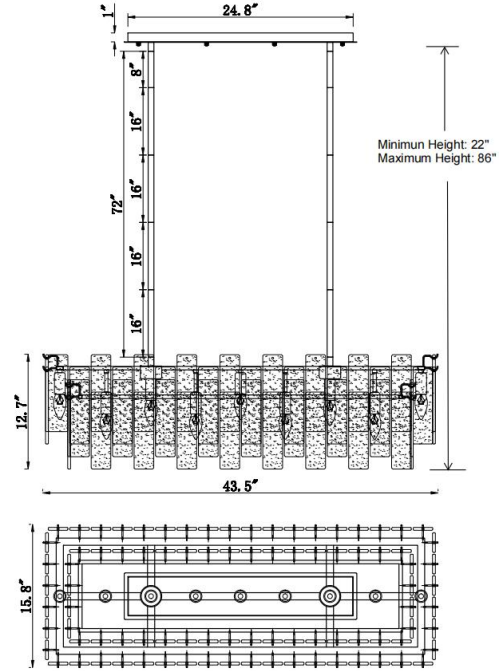

### DIMENSION VIEW

### SPECIFICATIONS

SKU	H24107L-9
DIMENSION	44"W x 16"D x 13"H
MATERIALS	Iron & Glass
FINISH	Warm Brass
SOCKET & BULBS	9 x E12
WATTS PER SOCKET/ITEM	40 W / 360 W
CANOPY	25"W x 5"D x 1"H
WIRE/RODS	120"/ 2 x (1x18" + 3x12" + 3x6")
Weight	68 LBS
ADJUSTABLE HEIGHT	22"Hmin – 86"Hmax