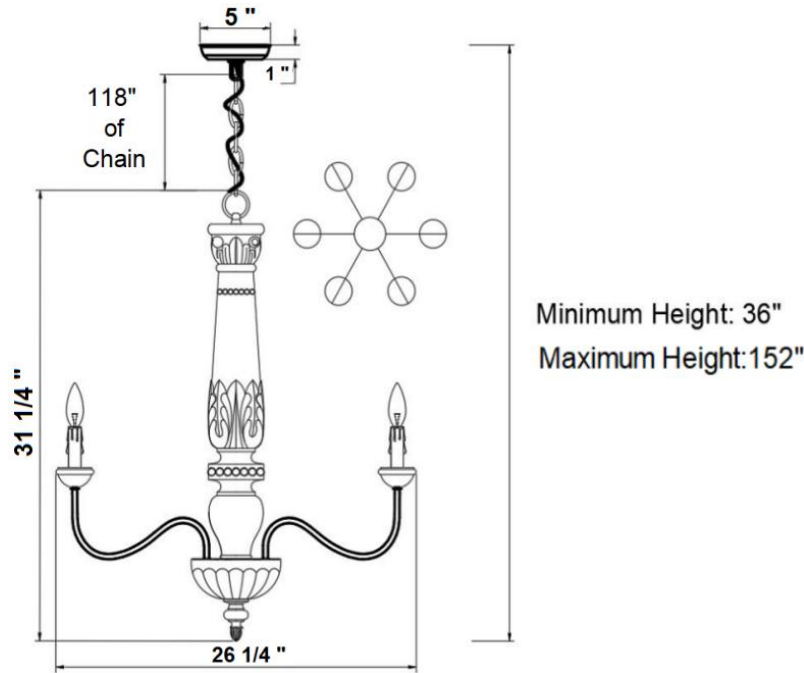

Cassaro Chandelier

PRODUCT VIEW

DIMENSION VIEW

SPECIFICATIONS

SKU	H26101-27
DIMENSION	26 "W x 26 "D x 31"H
MATERIALS	Iron & Wood
FINISH	Ivory Limestone Patina
SOCKET & BULBS	6 x E12
WATTS PER SOCKET/ITEM	40 W / 240 W
CANOPY	5" D x 1"H
WIRE / CHAIN	120"/118"
NET WEIGHT	10 LBS
ADJUSTABLE HEIGHT	36"Hmin – 152"Hmax

NOTE:

- Safety Rate: ETL Dry. It is for indoor use only
- Some Assembling work is required. Please follow the instructions.
- Professional installation recommended. Dimmable with compatible bulbs/dimmer.