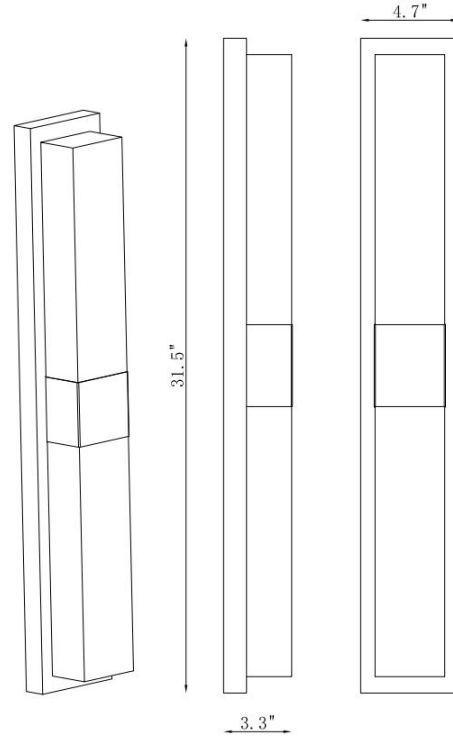

Torrance Large Sconce

PRODUCT VIEW

DIMENSION VIEW

SPECIFICATIONS

SKU	KWS3251-32BS or KWS3251-32BZ
DIMENSION	5"W x 3"D x 32"H
MATERIALS	Iron & Marble
FINISH	Burnished Brass or Rubbed Bronze
SOCKET & BULBS	LED 35W (750LM,3000K)
WATTS PER SOCKET/ITEM	N/A
BACKPLATE	4.75" W x 1D x 31.5"H
ADJUSTABLE HEIGHT	N/A
NET WEIGHT	15 LBS