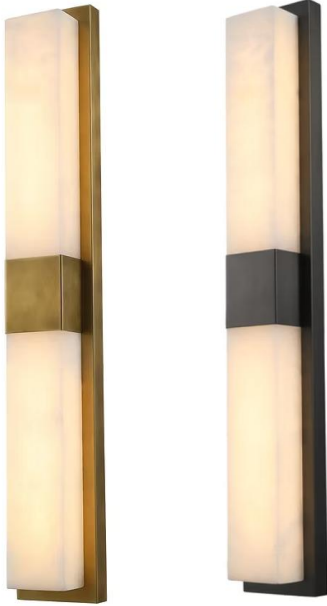

Torrance Large Sconce

PRODUCT VIEW

DIMENSION VIEW

SPECIFICATIONS

SKU	KWS3251-32BS or KWS3251-32BZ
DIMENSION	5"W x 3"D x 32"H
MATERIALS	Iron & Marble
FINISH	Burnished Brass or Rubbed Bronze
SOCKET & BULBS	LED 35W (750LM,3000K)
WATTS PER SOCKET/ITEM	N/A
BACKPLATE	4.75" W x 1D x 31.5"H
ADJUSTABLE HEIGHT	N/A
NET WEIGHT	15 LBS