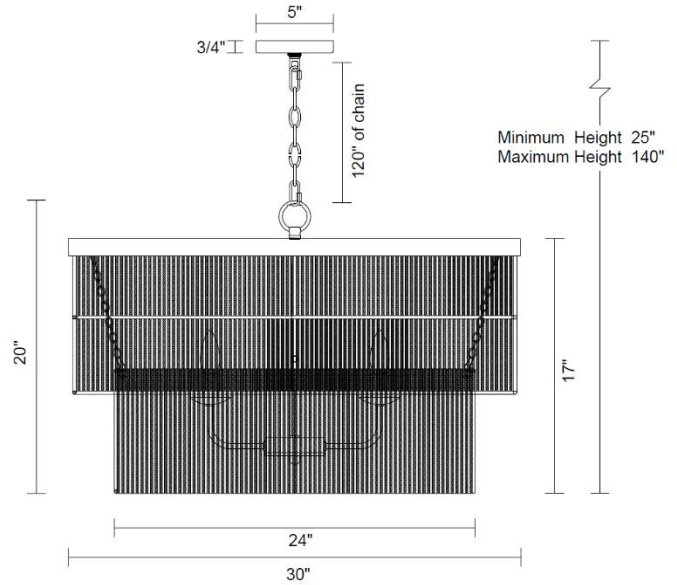

Whitsunday Abaca Rope Drum Chandelier

PRODUCT VIEW

DIMENSION VIEW

SPECIFICATIONS

SKU	H22117-6
DIMENSION	30"W x 30"D x 20"H
MATERIALS	Iron & Hemp Fiber
FINISH	Matt Black & Rattan
SOCKET & BULBS	6 x E12
WATTS PER SOCKET/ITEM	40 W / 240 W
CANOPY	5"Dia x 1"H
WIRE/CHAIN	120"/ 120"
ADJUSTABLE HEIGHT	25"Hmin – 140"Hmax
NET WEIGHT	15 LBS

NOTE:

- Safety Rate: UL/ETL Dry. It is for indoor use only
- Some Assembling work is required. Please follow the instructions.
- Professional installation recommended. Dimmable with compatible bulbs/dimmer.