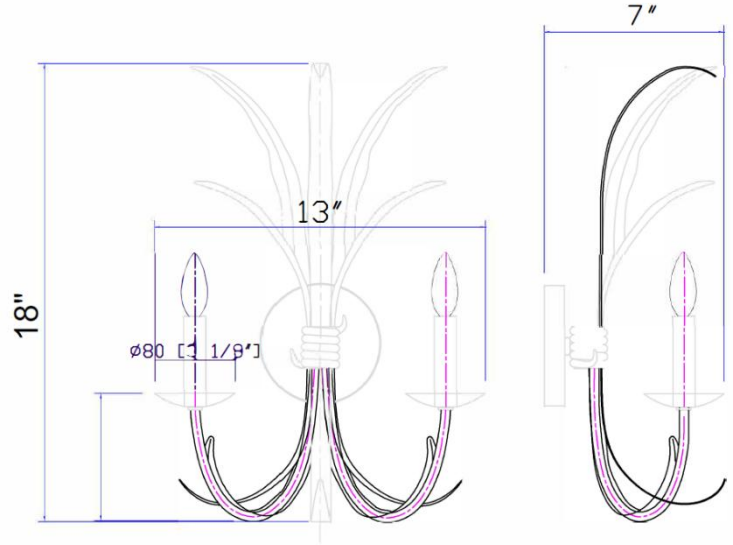

Madaline Sconce

PRODUCT VIEW

DIMENSION VIEW

SPECIFICATIONS

SKU	W25116-2GY or W25116-2GD
DIMENSION	13"W x 7"D x 18"H
MATERIALS	Iron & Wood
FINISH	Antique Gray or Antique Gold Leaf
SOCKET & BULBS	2 x E12
WATTS PER SOCKET/ITEM	40 W / 80 W
BACKPLATE COVER	5" dia x 1"H
NET WEIGHT	2 LBS

NOTE:

- Safety Rate: UL Dry. It is for indoor use only
- Some Assembling work is required. Please follow the instructions.
- Professional installation recommended. Dimmable with compatible bulbs/dimmer.