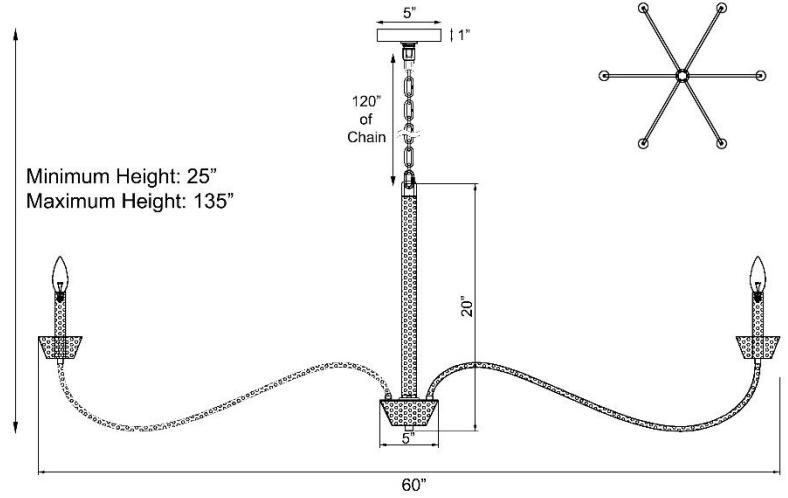

Sabine Grand Arc Chandelier – Gold

PRODUCT VIEW

DIMENSION VIEW

SPECIFICATIONS

SKU	H20105-6GD
DIMENSION	60"W x 60"D x 20"H
MATERIALS	Hammered Iron
FINISH	Antique Champagne Gold
SOCKET & BULBS	6 x E12
WATTS PER SOCKET/ITEM	60 W / 360 W
CANOPY	5"Dia x 1"H
WIRE/CHAIN	120"/120"
ADJUSTABLE HEIGHT	25"Hmin – 135"Hmax
NET WEIGHT	15 LBS

NOTE:

- Safety Rate: UL/ETL Dry. It is for indoor use only
- Some Assembling work is required. Please follow the instructions.
- Professional installation recommended. Dimmable with compatible bulbs/dimmer.