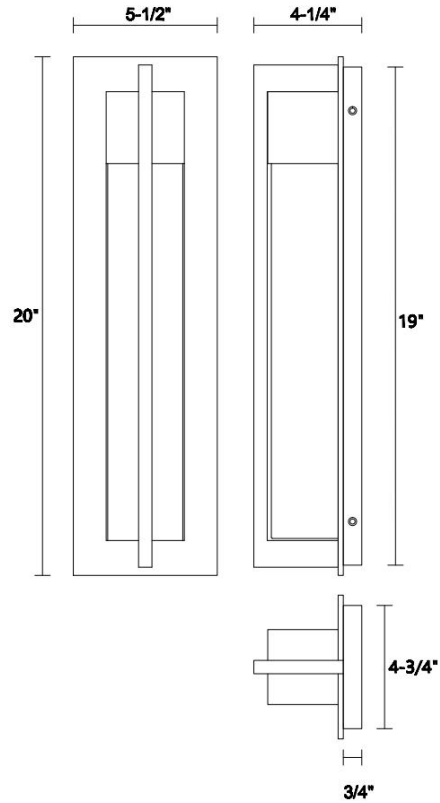

Calatrava Edge Outdoor - Standard

PRODUCT VIEW

DIMENSION VIEW

SPECIFICATIONS

SKU	KXW0405L-E
DIMENSION	5-1/2"W x 20"H x 4-1/4"E
MATERIALS	Iron & Glass
FINISH	Charcoal Black
INTEGRATED LED	13W LED / 1202LM / 3000K / 90 CRI
WATTS PER SOCKET/ITEM	LED / 13W
BACKPLATE	4-3/4"W x 19" D x 3/4"H
ADJUSTABLE HEIGHT	N/A
NET WEIGHT	16 LBS