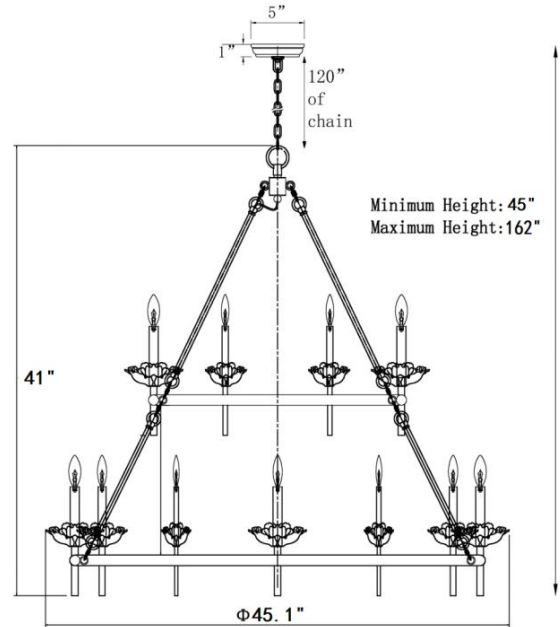

### DIMENSION VIEW

### SPECIFICATIONS

SKU	H23107I-18
DIMENSION	45"W x 45"D x 41"H
MATERIALS	Iron
FINISH	Gold Leaf
SOCKET & BULBS	18 x E12
WATTS PER SOCKET/ITEM	40 W / 720 W
CANOPY	5"Dia x 1"H
WIRE/CHAIN	120"/120"
NET WEIGHT	23 LBS
ADJUSTABLE HEIGHT	45"Hmin – 162"Hmax