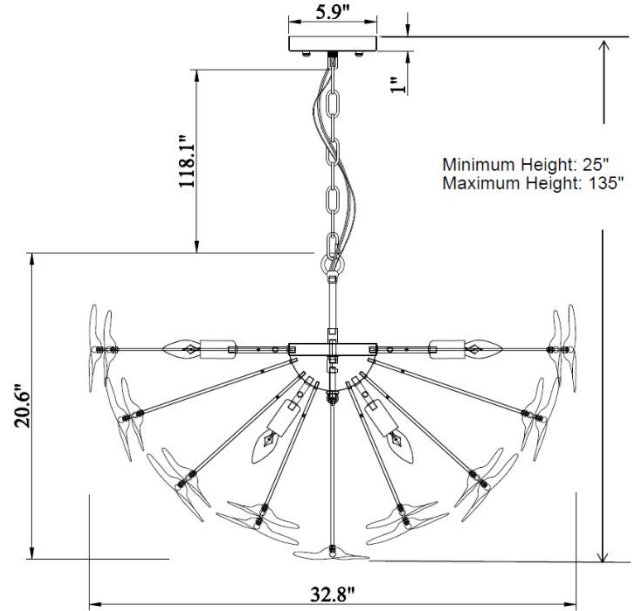

## Terina Semi-Globe Chandelier

### PRODUCT VIEW

### DIMENSION VIEW

### SPECIFICATIONS

SKU	H21105-8BR
DIMENSION	33"W x 33"D x 21"H
MATERIALS	Iron & Glass
FINISH	Warm Aura Brass+ Molten Smoky Glass
SOCKET & BULBS	8 x E12
WATTS PER SOCKET/ITEM	40 W / 320 W
CANOPY	6" Dia x 1"H
WIRE/CHAIN	120"/118"
ADJUSTABLE HEIGHT	25"Hmin – 135"Hmax
NET WEIGHT	16 LBS