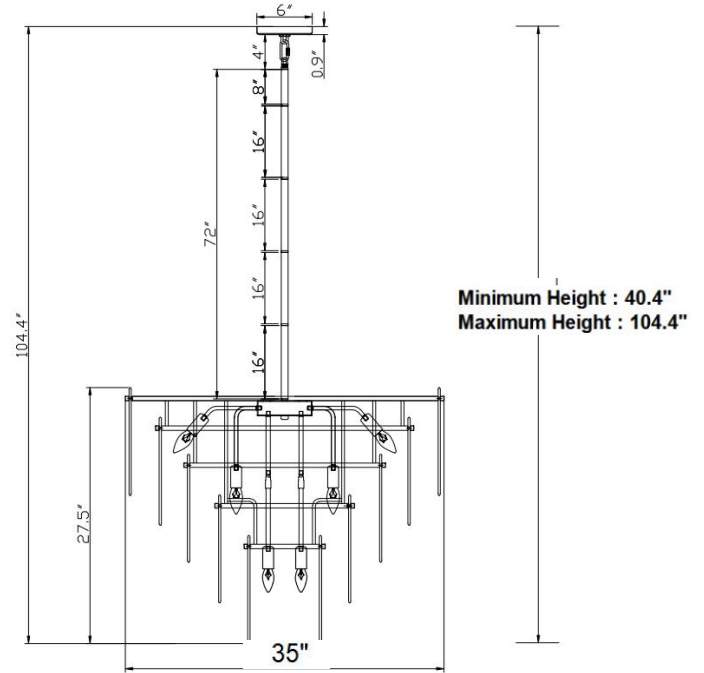

Hallstatt Chandelier - Large

PRODUCT VIEW

DIMENSION VIEW

SPECIFICATIONS

SKU	KCH5110-34
DIMENSION	35"W x 35"D x 27-1/2"H
MATERIALS	Iron+Glass
FINISH	Warm Brass
SOCKET & BULBS	11 x E12
WATTS PER SOCKET/ITEM	40 W / 560 W
CANOPY	6" D x 1"H
WIRE/ROD	144"/4 x 16" + 1 x 8"
NET WEIGHT	96 LBS
ADJUSTABLE HEIGHT	40"Hmin – 104"Hmax